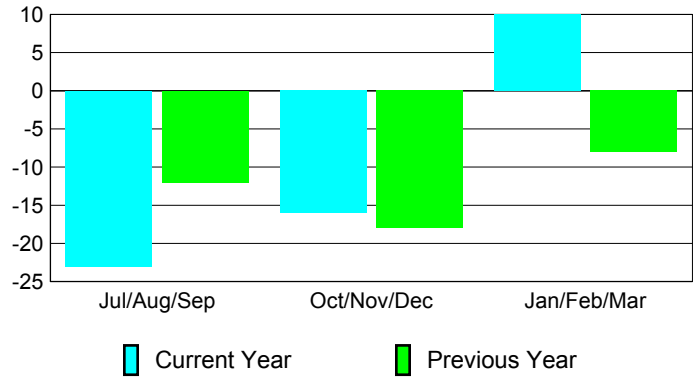

Comparison of Membership Gain/Loss

Current Year Compared to the Previous Year