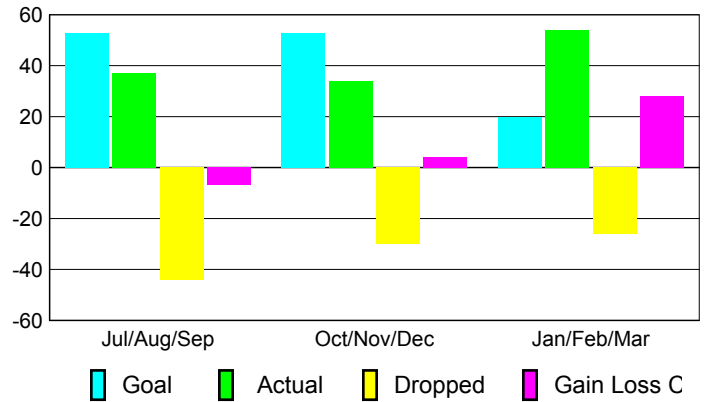

Membership Results 2009-2010

Goal, New, Dropped, Gain/Loss