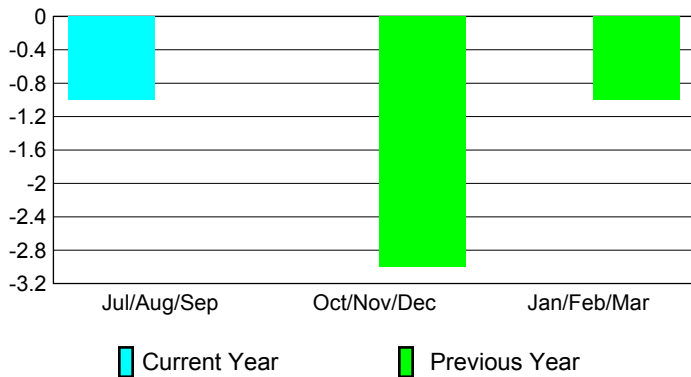

Comparison of Club Gain/Loss

Current Year Compared to the Previous Year