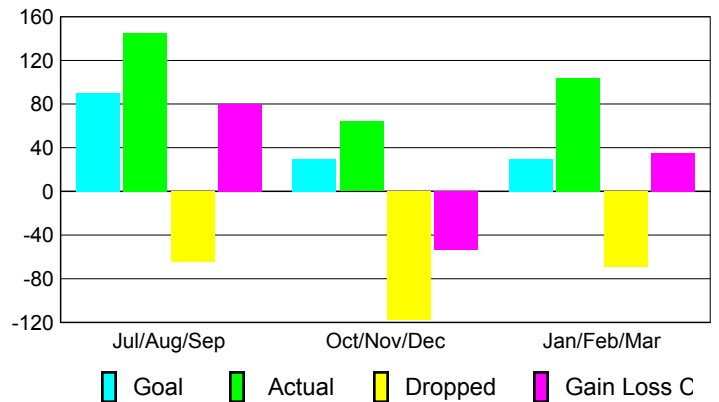

Membership Results 2009-2010

Goal, New, Dropped, Gain/Loss

Comparison of Membership Gain/Loss

Current Year Compared to the Previous Year