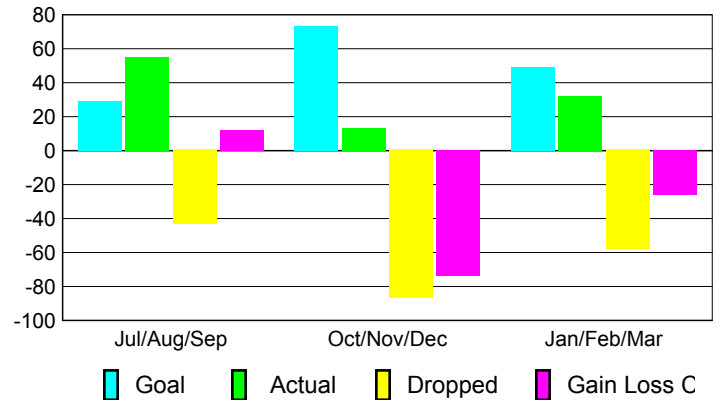

Membership Results 2009-2010

Goal, New, Dropped, Gain/Loss