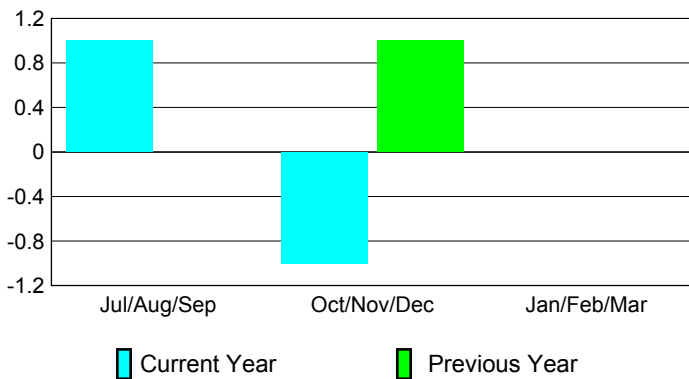

Club Results 2009-2010

Goal, New, Dropped, Gain/Loss

Comparison of Club Gain/Loss

Current Year Compared to the Previous Year

YTD Status Quo Clubs 2009-2010

Status Quo Clubs Compared to Status Quo Members

MEMBERSHIP