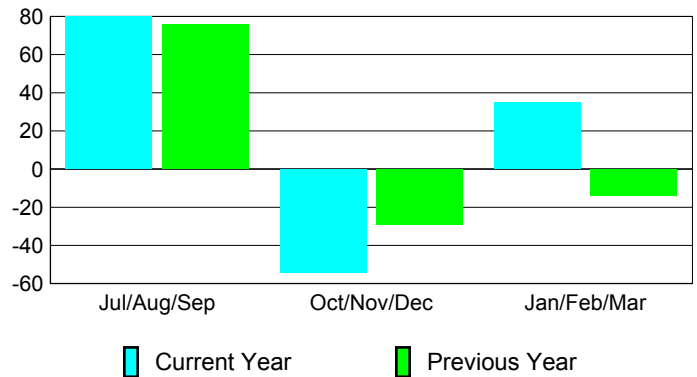

Gender Comparison 2009-2010

Jul/Aug/Sep

Oct/Nov/Dec

Jan/Feb/Mar

Male

Female