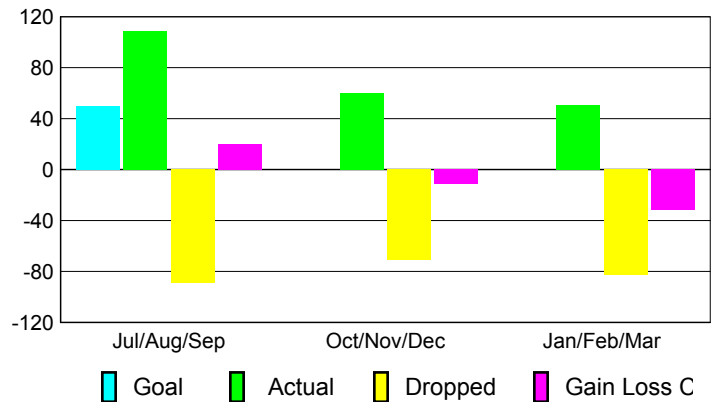

Membership Results 2009-2010

Goal, New, Dropped, Gain/Loss

Comparison of Membership Gain/Loss

Current Year Compared to the Previous Year