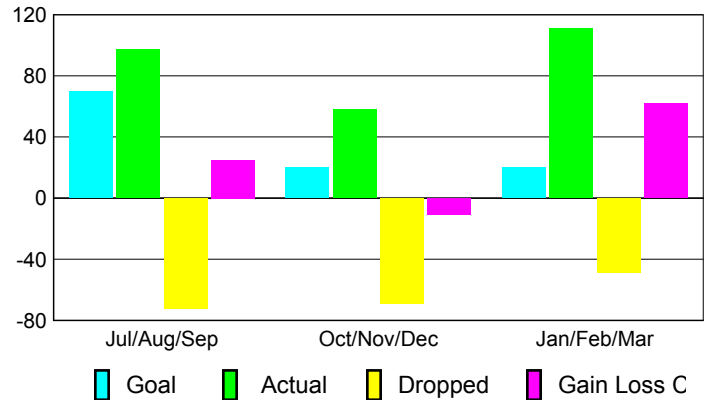

Membership Results 2009-2010

Goal, New, Dropped, Gain/Loss