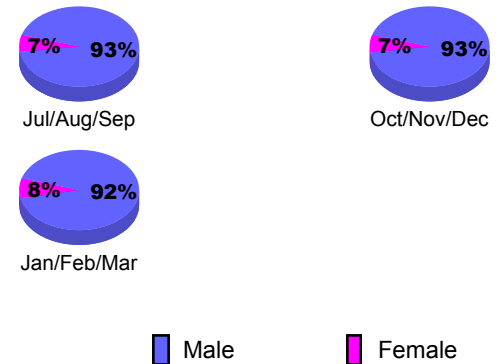

Gender Comparison 2009-2010