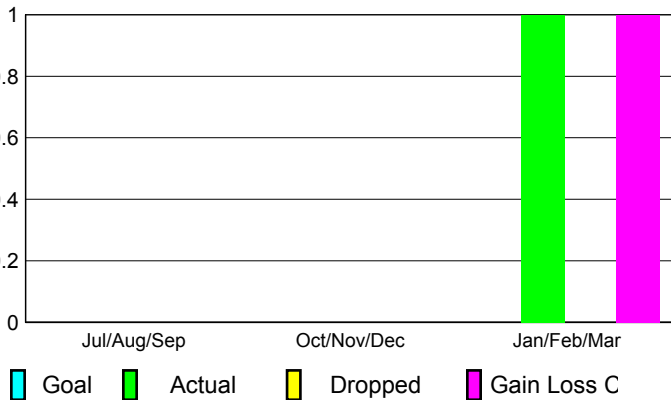

2009-2010 GMT Quarterly Report for District (or Undistricted) **District 334 C**

GMT: **Junichi Takata**

Location: **JAPAN**

GMT CA: **5**

CLUBS

Club Results
2009-2010

Clubs
2008-2009

Month	New Club Goal	Actual New Clubs	Actual Dropped Clubs	Gain/Loss of Clubs	Gain/Loss of Clubs
Jul/Aug/Sep	0	0	0	0	0
Oct/Nov/Dec	0	0	0	0	0
Jan/Feb/Mar	0	1	0	1	0
Totals	0	1	0	1	0

Club Results 2009-2010

Goal, New, Dropped, Gain/Loss