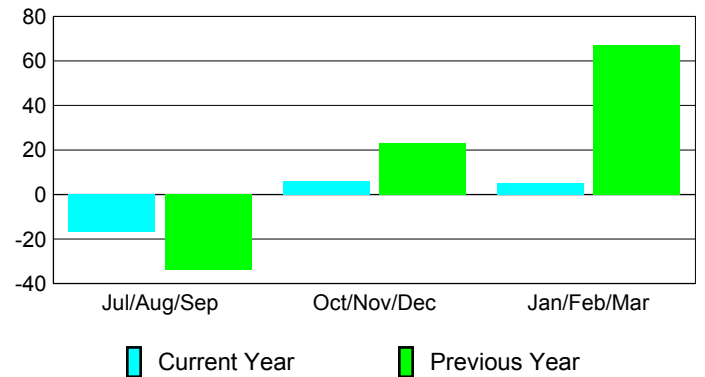

Membership Results 2009-2010

Goal, New, Dropped, Gain/Loss

Comparison of Club Gain/Loss

Current Year Compared to the Previous Year

Comparison of Membership Gain/Loss

Current Year Compared to the Previous Year