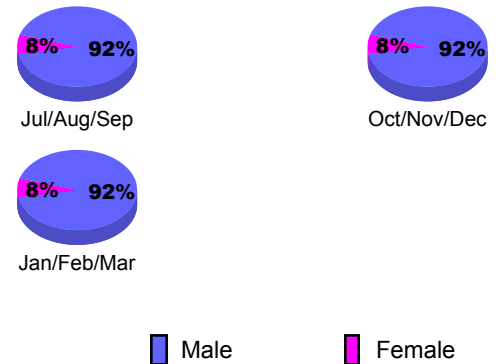

Gender Comparison 2009-2010