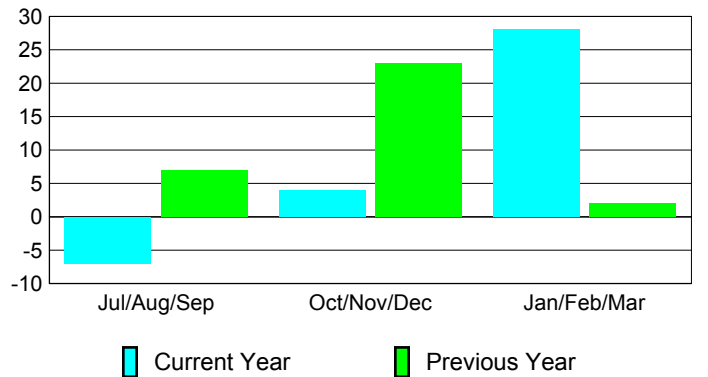

Comparison of Membership Gain/Loss

Current Year Compared to the Previous Year