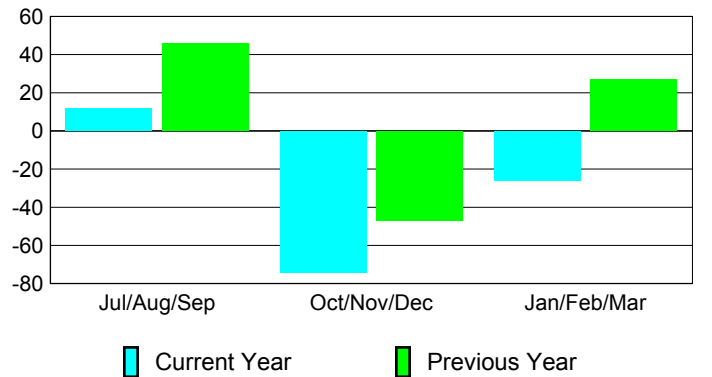

Comparison of Membership Gain/Loss

Current Year Compared to the Previous Year