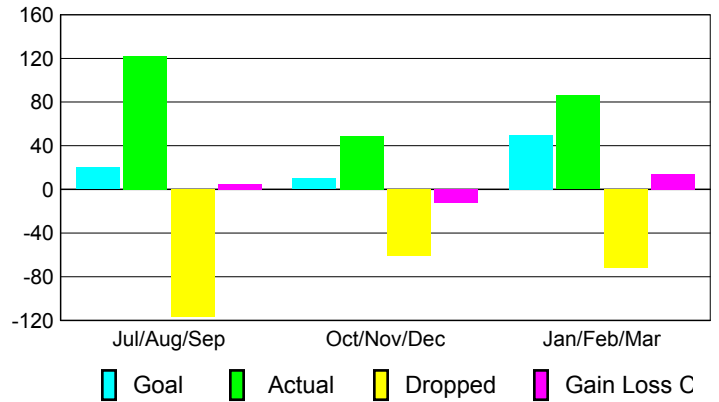

Membership Results 2009-2010

Goal, New, Dropped, Gain/Loss

Comparison of Membership Gain/Loss

Current Year Compared to the Previous Year