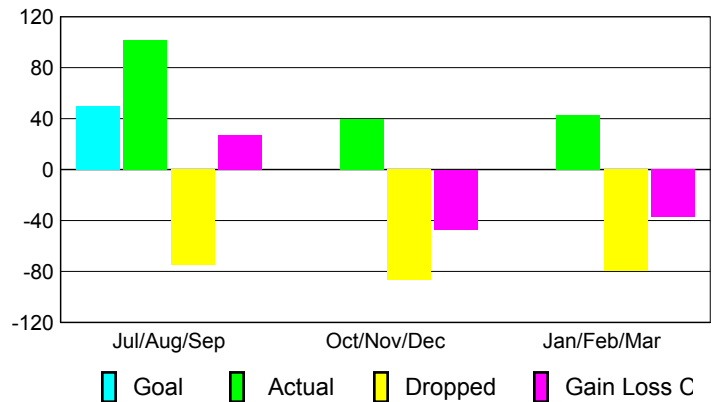

Membership Results 2009-2010

Goal, New, Dropped, Gain/Loss

Comparison of Membership Gain/Loss

Current Year Compared to the Previous Year