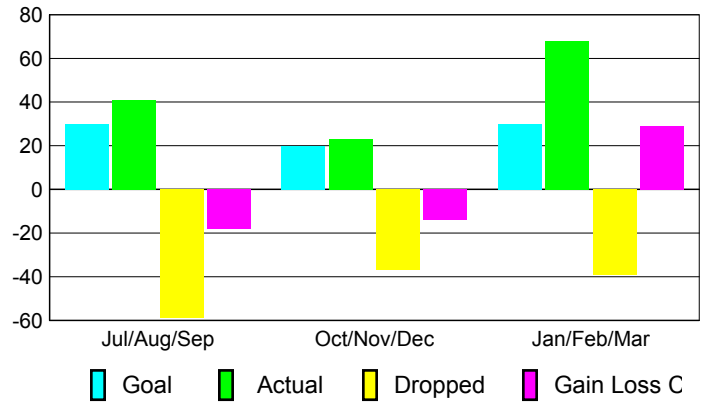

Membership Results 2009-2010

Goal, New, Dropped, Gain/Loss