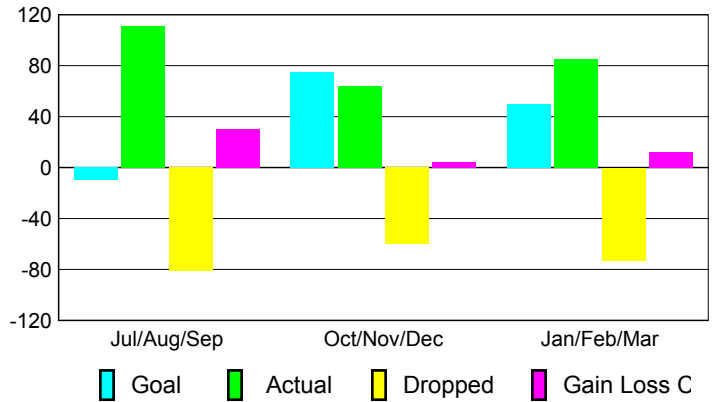

Membership Results 2009-2010

Goal, New, Dropped, Gain/Loss