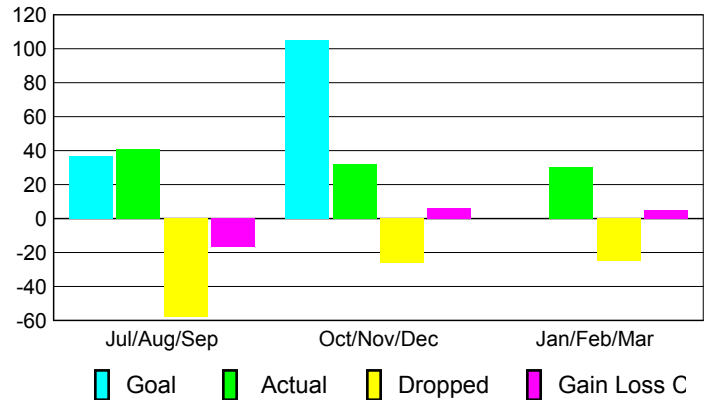

Membership Results 2009-2010

Goal, New, Dropped, Gain/Loss