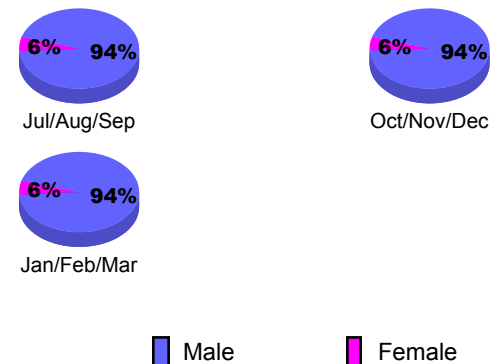

Gender Comparison 2009-2010