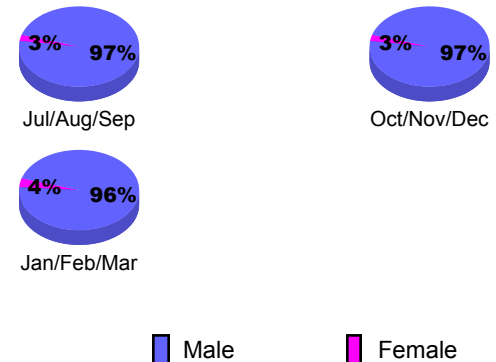

Gender Comparison 2009-2010