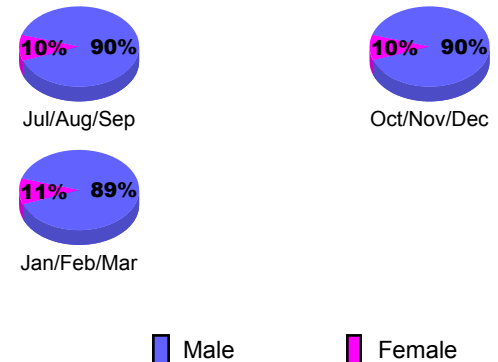

Gender Comparison 2009-2010