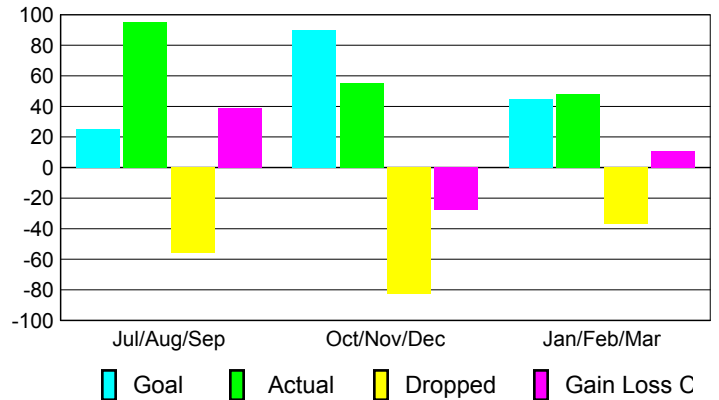

Membership Results 2009-2010

Goal, New, Dropped, Gain/Loss