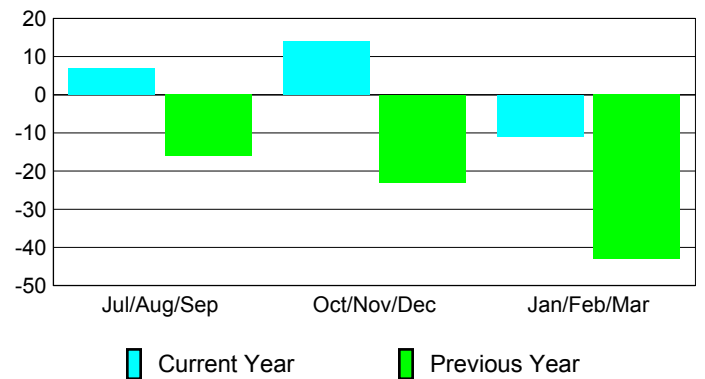

Comparison of Membership Gain/Loss

Current Year Compared to the Previous Year