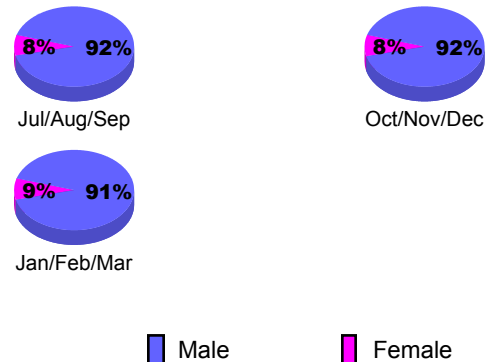

Gender Comparison 2009-2010