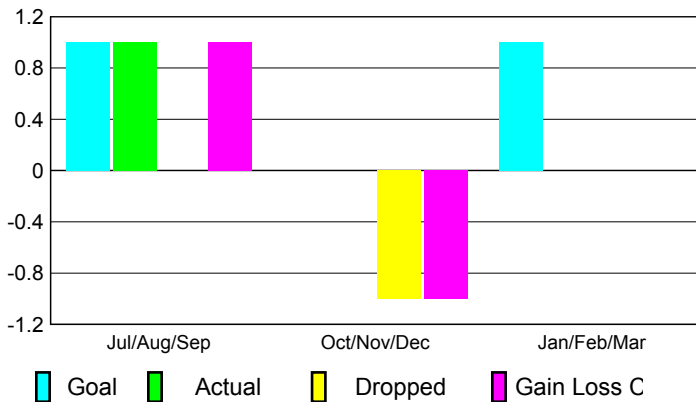

Club Results 2009-2010

Goal, New, Dropped, Gain/Loss

Comparison of Club Gain/Loss

Current Year Compared to the Previous Year

YTD Status Quo Clubs 2009-2010

Status Quo Clubs Compared to Status Quo Members

MEMBERSHIP