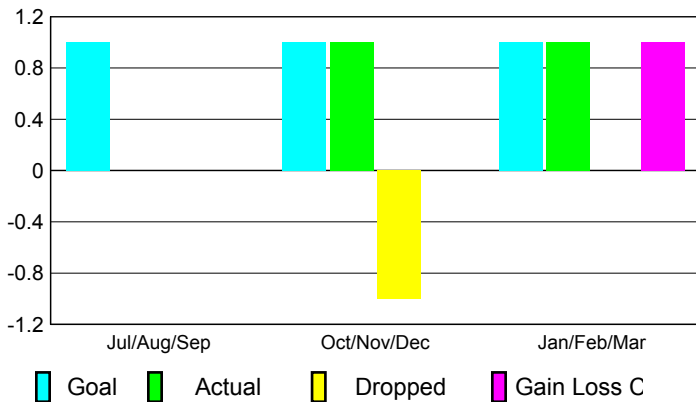

2009-2010 GMT Quarterly Report for District (or Undistricted) **District 336 A**

GMT: **Junichi Takata**

Location: **JAPAN**

GMT CA: **5**

CLUBS

Club Results
2009-2010

Clubs
2008-2009

Month	New Club Goal	Actual New Clubs	Actual Dropped Clubs	Gain/Loss of Clubs	Gain/Loss of Clubs
Jul/Aug/Sep	1	0	0	0	0
Oct/Nov/Dec	1	1	-1	0	0
Jan/Feb/Mar	1	1	0	1	-1
Totals	3	2	-1	1	-1

Club Results 2009-2010

Goal, New, Dropped, Gain/Loss