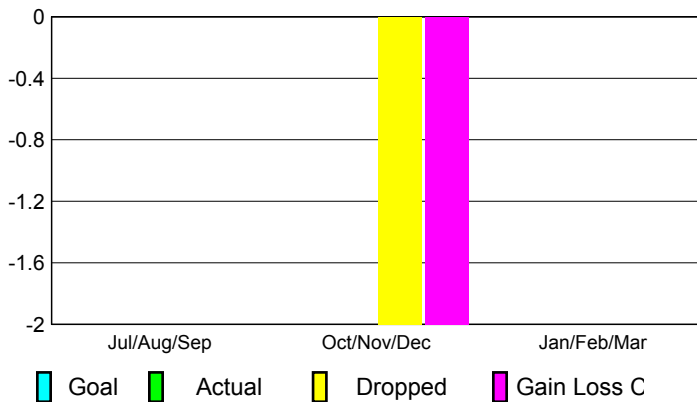

2009-2010 GMT Quarterly Report for District (or Undistricted) **District 336 C**

GMT: **Junichi Takata**

Location: **JAPAN**

GMT CA: **5**

CLUBS

Club Results
2009-2010

Clubs
2008-2009

Month	New Club Goal	Actual New Clubs	Actual Dropped Clubs	Gain/Loss of Clubs	Gain/Loss of Clubs
Jul/Aug/Sep	0	0	0	0	0
Oct/Nov/Dec	0	0	-2	-2	0
Jan/Feb/Mar	0	0	0	0	0
Totals	0	0	-2	-2	0

Club Results 2009-2010

Goal, New, Dropped, Gain/Loss

Comparison of Club Gain/Loss

Current Year Compared to the Previous Year