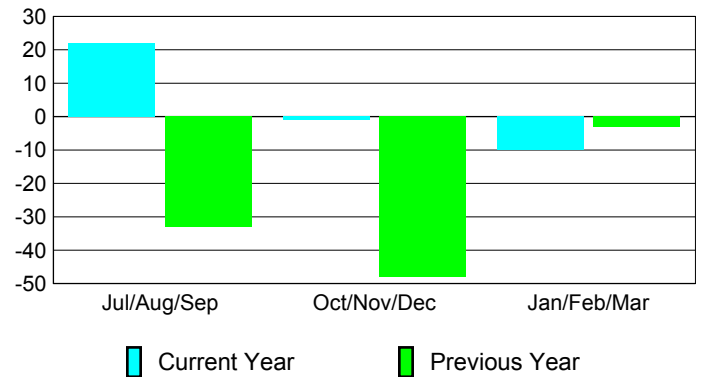

Comparison of Membership Gain/Loss

Current Year Compared to the Previous Year