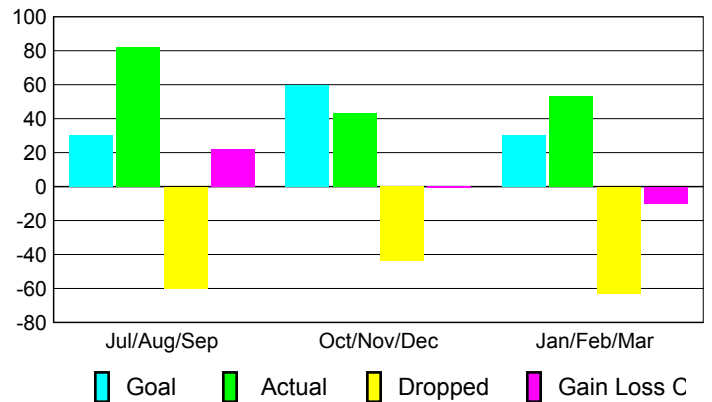

Membership Results 2009-2010

Goal, New, Dropped, Gain/Loss