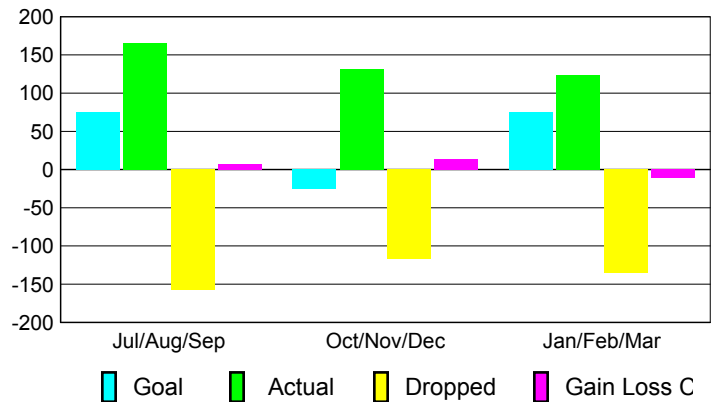

Membership Results 2009-2010

Goal, New, Dropped, Gain/Loss