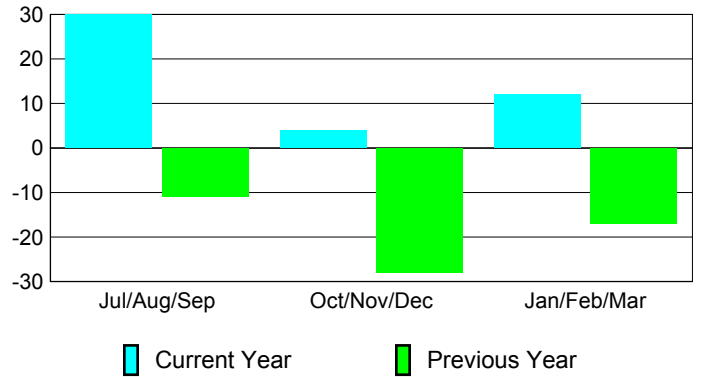

Comparison of Membership Gain/Loss

Current Year Compared to the Previous Year