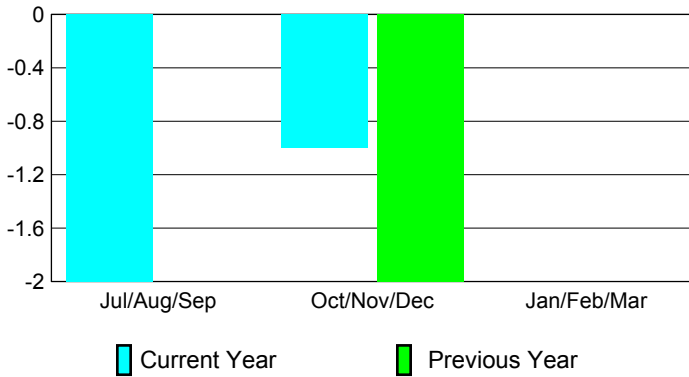

Comparison of Club Gain/Loss

Current Year Compared to the Previous Year