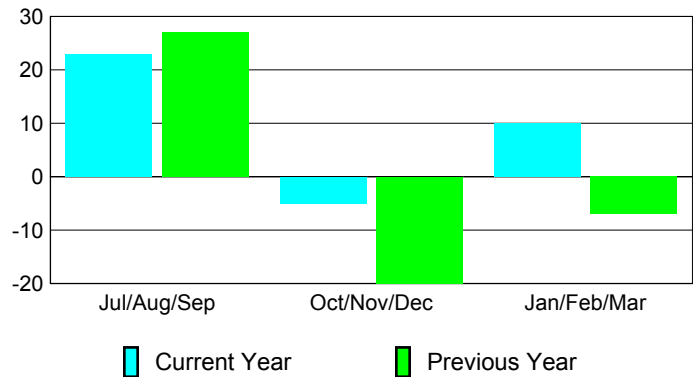

Comparison of Membership Gain/Loss

Current Year Compared to the Previous Year