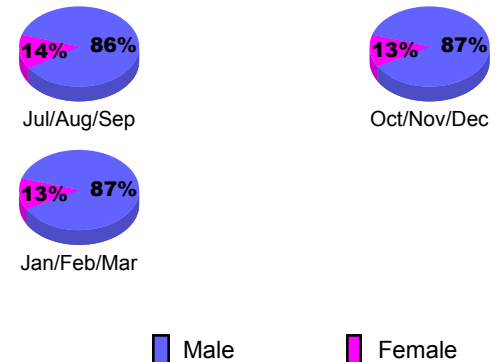

Gender Comparison 2009-2010