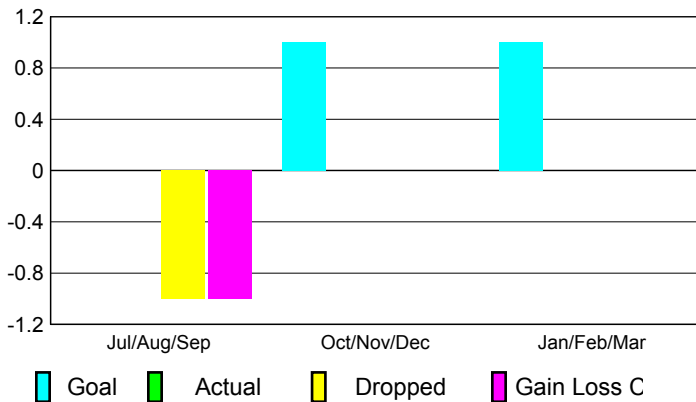

2009-2010 GMT Quarterly Report for District (or Undistricted) **District 337 A**

GMT: **Junichi Takata**

Location: **JAPAN**

GMT CA: **5**

CLUBS

Club Results
2009-2010

Clubs
2008-2009

Month	New Club Goal	Actual New Clubs	Actual Dropped Clubs	Gain/Loss of Clubs	Gain/Loss of Clubs
Jul/Aug/Sep	0	0	-1	-1	0
Oct/Nov/Dec	1	0	0	0	-2
Jan/Feb/Mar	1	0	0	0	0
Totals	2	0	-1	-1	-2

Club Results 2009-2010

Goal, New, Dropped, Gain/Loss

Comparison of Club Gain/Loss

Current Year Compared to the Previous Year