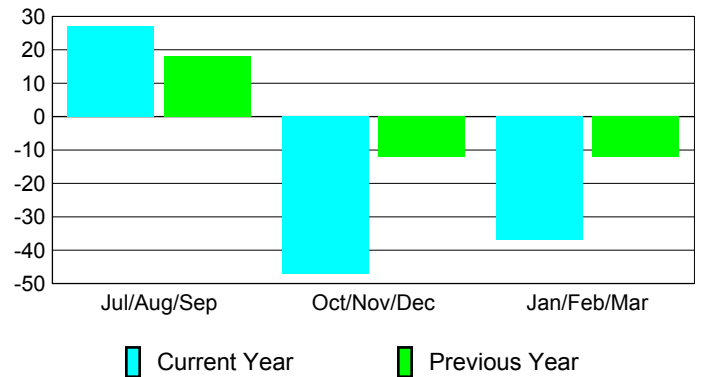

Gender Comparison 2009-2010

Jul/Aug/Sep

Oct/Nov/Dec

Jan/Feb/Mar

Male

Female