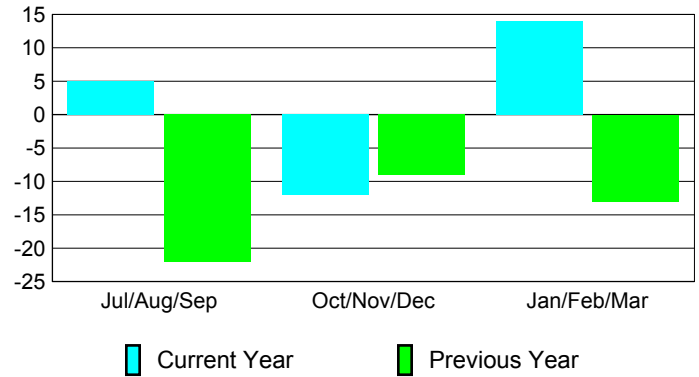

Gender Comparison 2009-2010

Jul/Aug/Sep

Oct/Nov/Dec

Jan/Feb/Mar

Male

Female