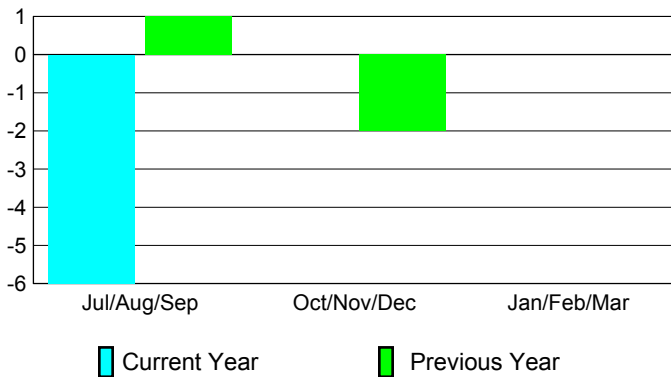

Comparison of Club Gain/Loss

Current Year Compared to the Previous Year