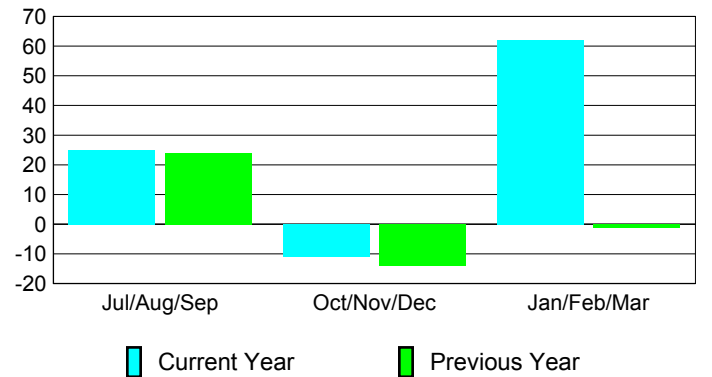

Comparison of Membership Gain/Loss

Current Year Compared to the Previous Year