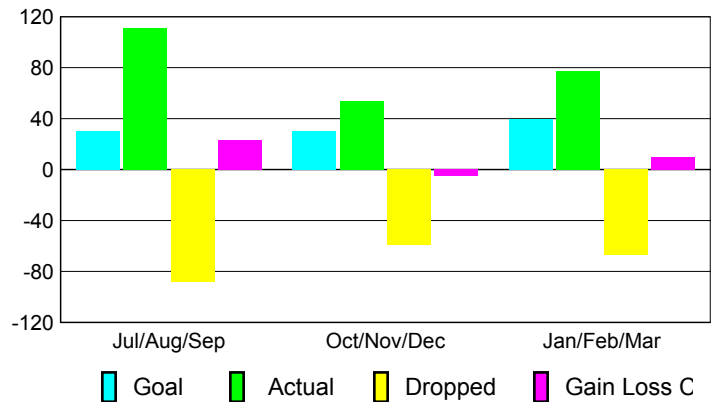

Membership Results 2009-2010

Goal, New, Dropped, Gain/Loss