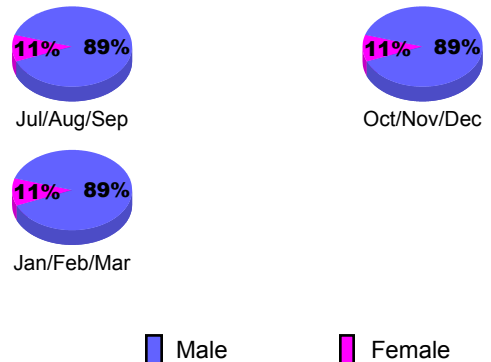

Gender Comparison 2009-2010