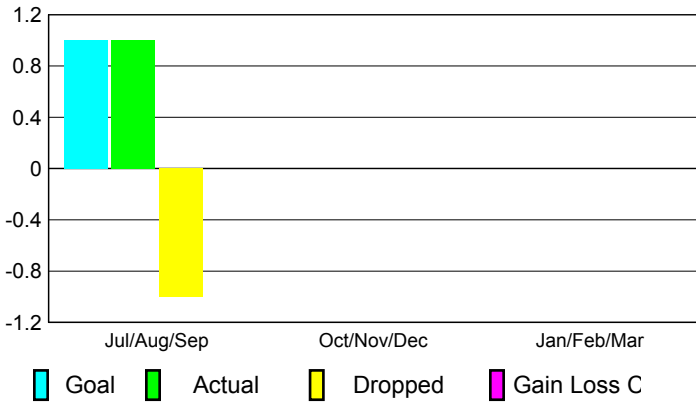

2009-2010 GMT Quarterly Report for District (or Undistricted) **District 337 C**

GMT: **Junichi Takata**

Location: **JAPAN**

GMT CA: **5**

CLUBS

Club Results 2009-2010

Clubs 2008-2009

Month	New Club Goal	Actual New Clubs	Actual Dropped Clubs	Gain/Loss of Clubs	Gain/Loss of Clubs
Jul/Aug/Sep	1	1	-1	0	0
Oct/Nov/Dec	0	0	0	0	-2
Jan/Feb/Mar	0	0	0	0	1
Totals	1	1	-1	0	-1

Club Results 2009-2010

Goal, New, Dropped, Gain/Loss