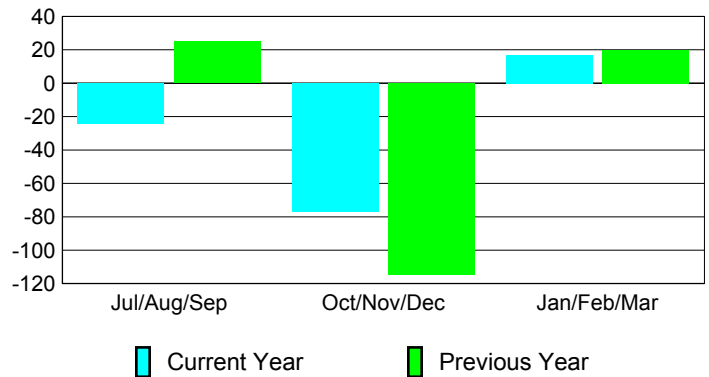

Membership Results 2009-2010

Goal, New, Dropped, Gain/Loss

Comparison of Club Gain/Loss

Current Year Compared to the Previous Year

Comparison of Membership Gain/Loss

Current Year Compared to the Previous Year