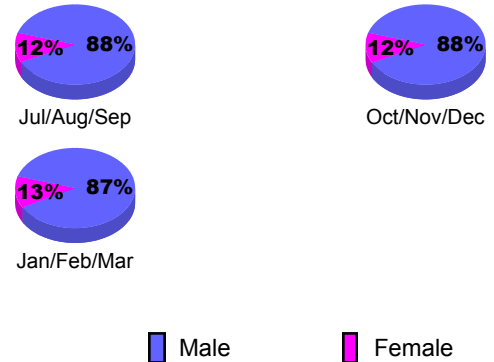

Gender Comparison 2009-2010