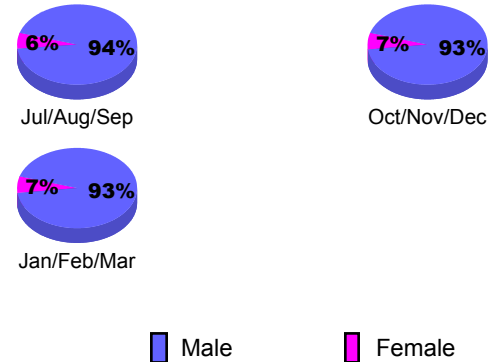

Gender Comparison 2009-2010