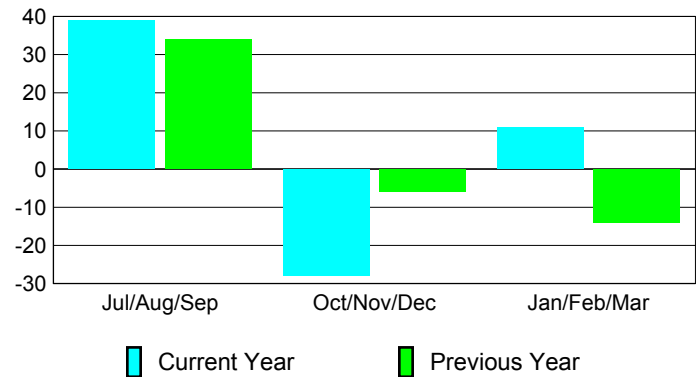

Membership Results 2009-2010

Goal, New, Dropped, Gain/Loss

Comparison of Club Gain/Loss

Current Year Compared to the Previous Year

Comparison of Membership Gain/Loss

Current Year Compared to the Previous Year

YTD Status Quo Clubs 2009-2010

Status Quo Clubs Compared to Status Quo Members

Gender Comparison 2009-2010

Jul/Aug/Sep

Oct/Nov/Dec

Jan/Feb/Mar

Male

Female