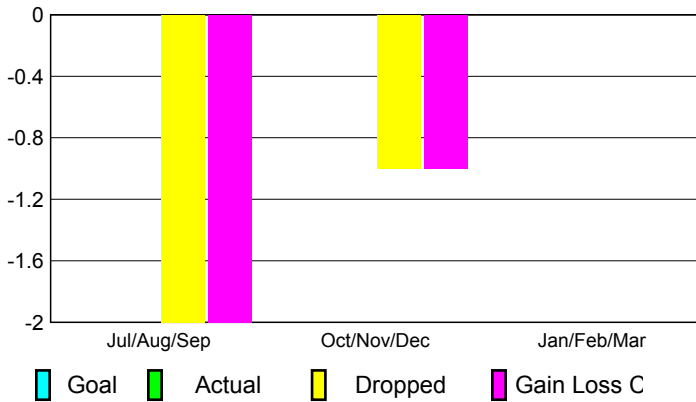

2009-2010 GMT Quarterly Report for District (or Undistricted) **District 336 D**

GMT: **Junichi Takata**

Location: **JAPAN**

GMT CA: **5**

CLUBS

Club Results 2009-2010

Clubs 2008-2009

Month	New Club Goal	Actual New Clubs	Actual Dropped Clubs	Gain/Loss of Clubs	Gain/Loss of Clubs
Jul/Aug/Sep	0	0	-2	-2	0
Oct/Nov/Dec	0	0	-1	-1	-2
Jan/Feb/Mar	0	0	0	0	0
Totals	0	0	-3	-3	-2

Club Results 2009-2010

Goal, New, Dropped, Gain/Loss