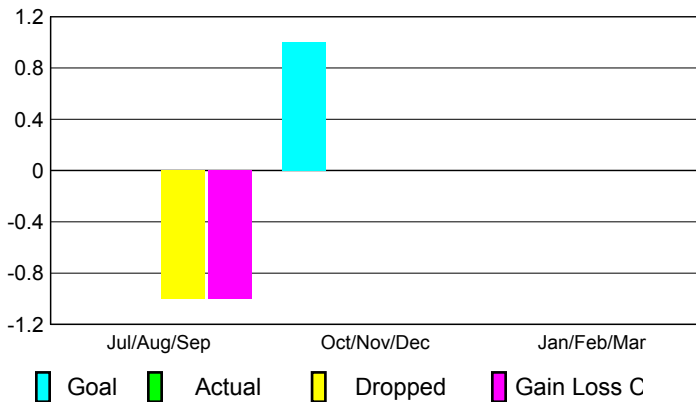

2009-2010 GMT Quarterly Report for District (or Undistricted) **District 337 B**

GMT: **Junichi Takata**

Location: **JAPAN**

GMT CA: **5**

CLUBS

Club Results
2009-2010

Clubs
2008-2009

Month	New Club	Actual New	Actual Dropped	Gain/Loss of	Gain/Loss of
	Goal	Clubs	Clubs	Clubs	Clubs
Jul/Aug/Sep	0	0	-1	-1	0
Oct/Nov/Dec	1	0	0	0	-3
Jan/Feb/Mar	0	0	0	0	-1
Totals	1	0	-1	-1	-4

Club Results 2009-2010

Goal, New, Dropped, Gain/Loss