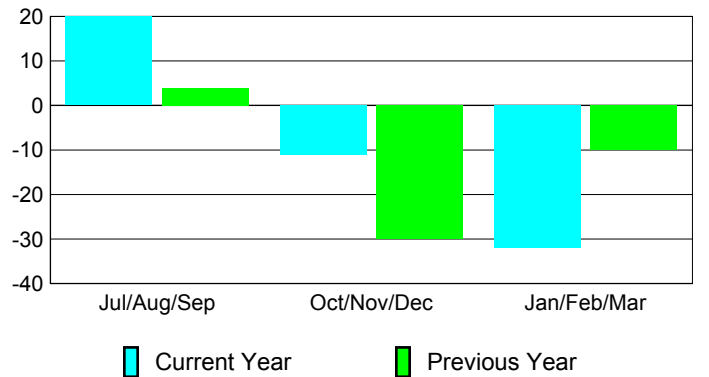

Gender Comparison 2009-2010

Jul/Aug/Sep

Oct/Nov/Dec

Jan/Feb/Mar

Male

Female