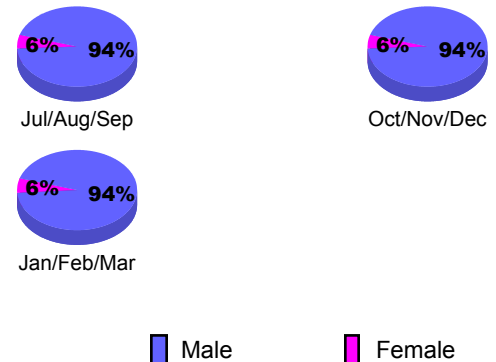

Gender Comparison 2009-2010