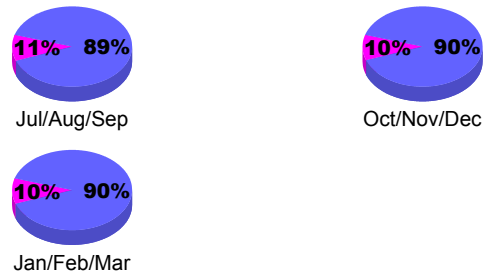

Gender Comparison 2009-2010