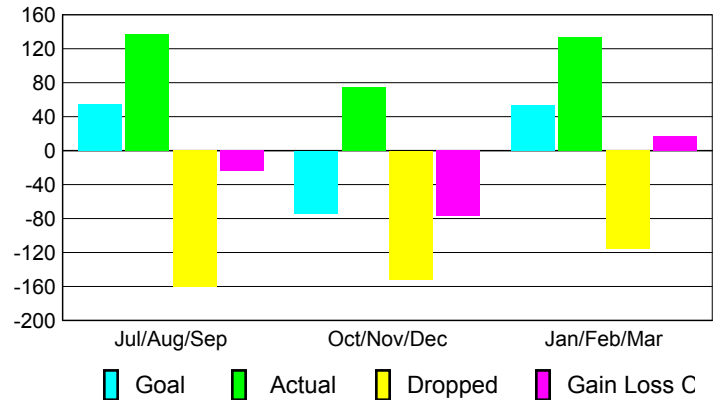

Membership Results 2009-2010

Goal, New, Dropped, Gain/Loss