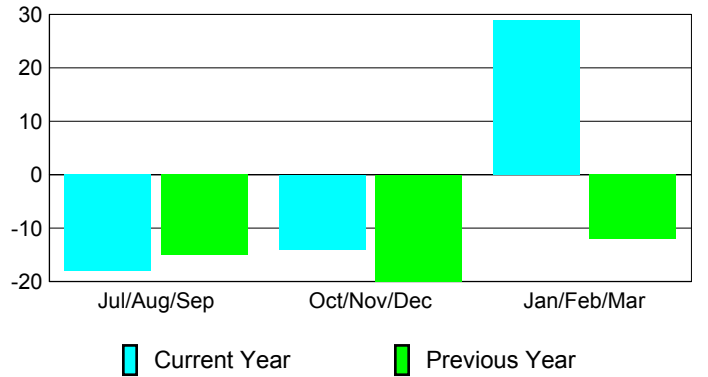

Comparison of Membership Gain/Loss

Current Year Compared to the Previous Year